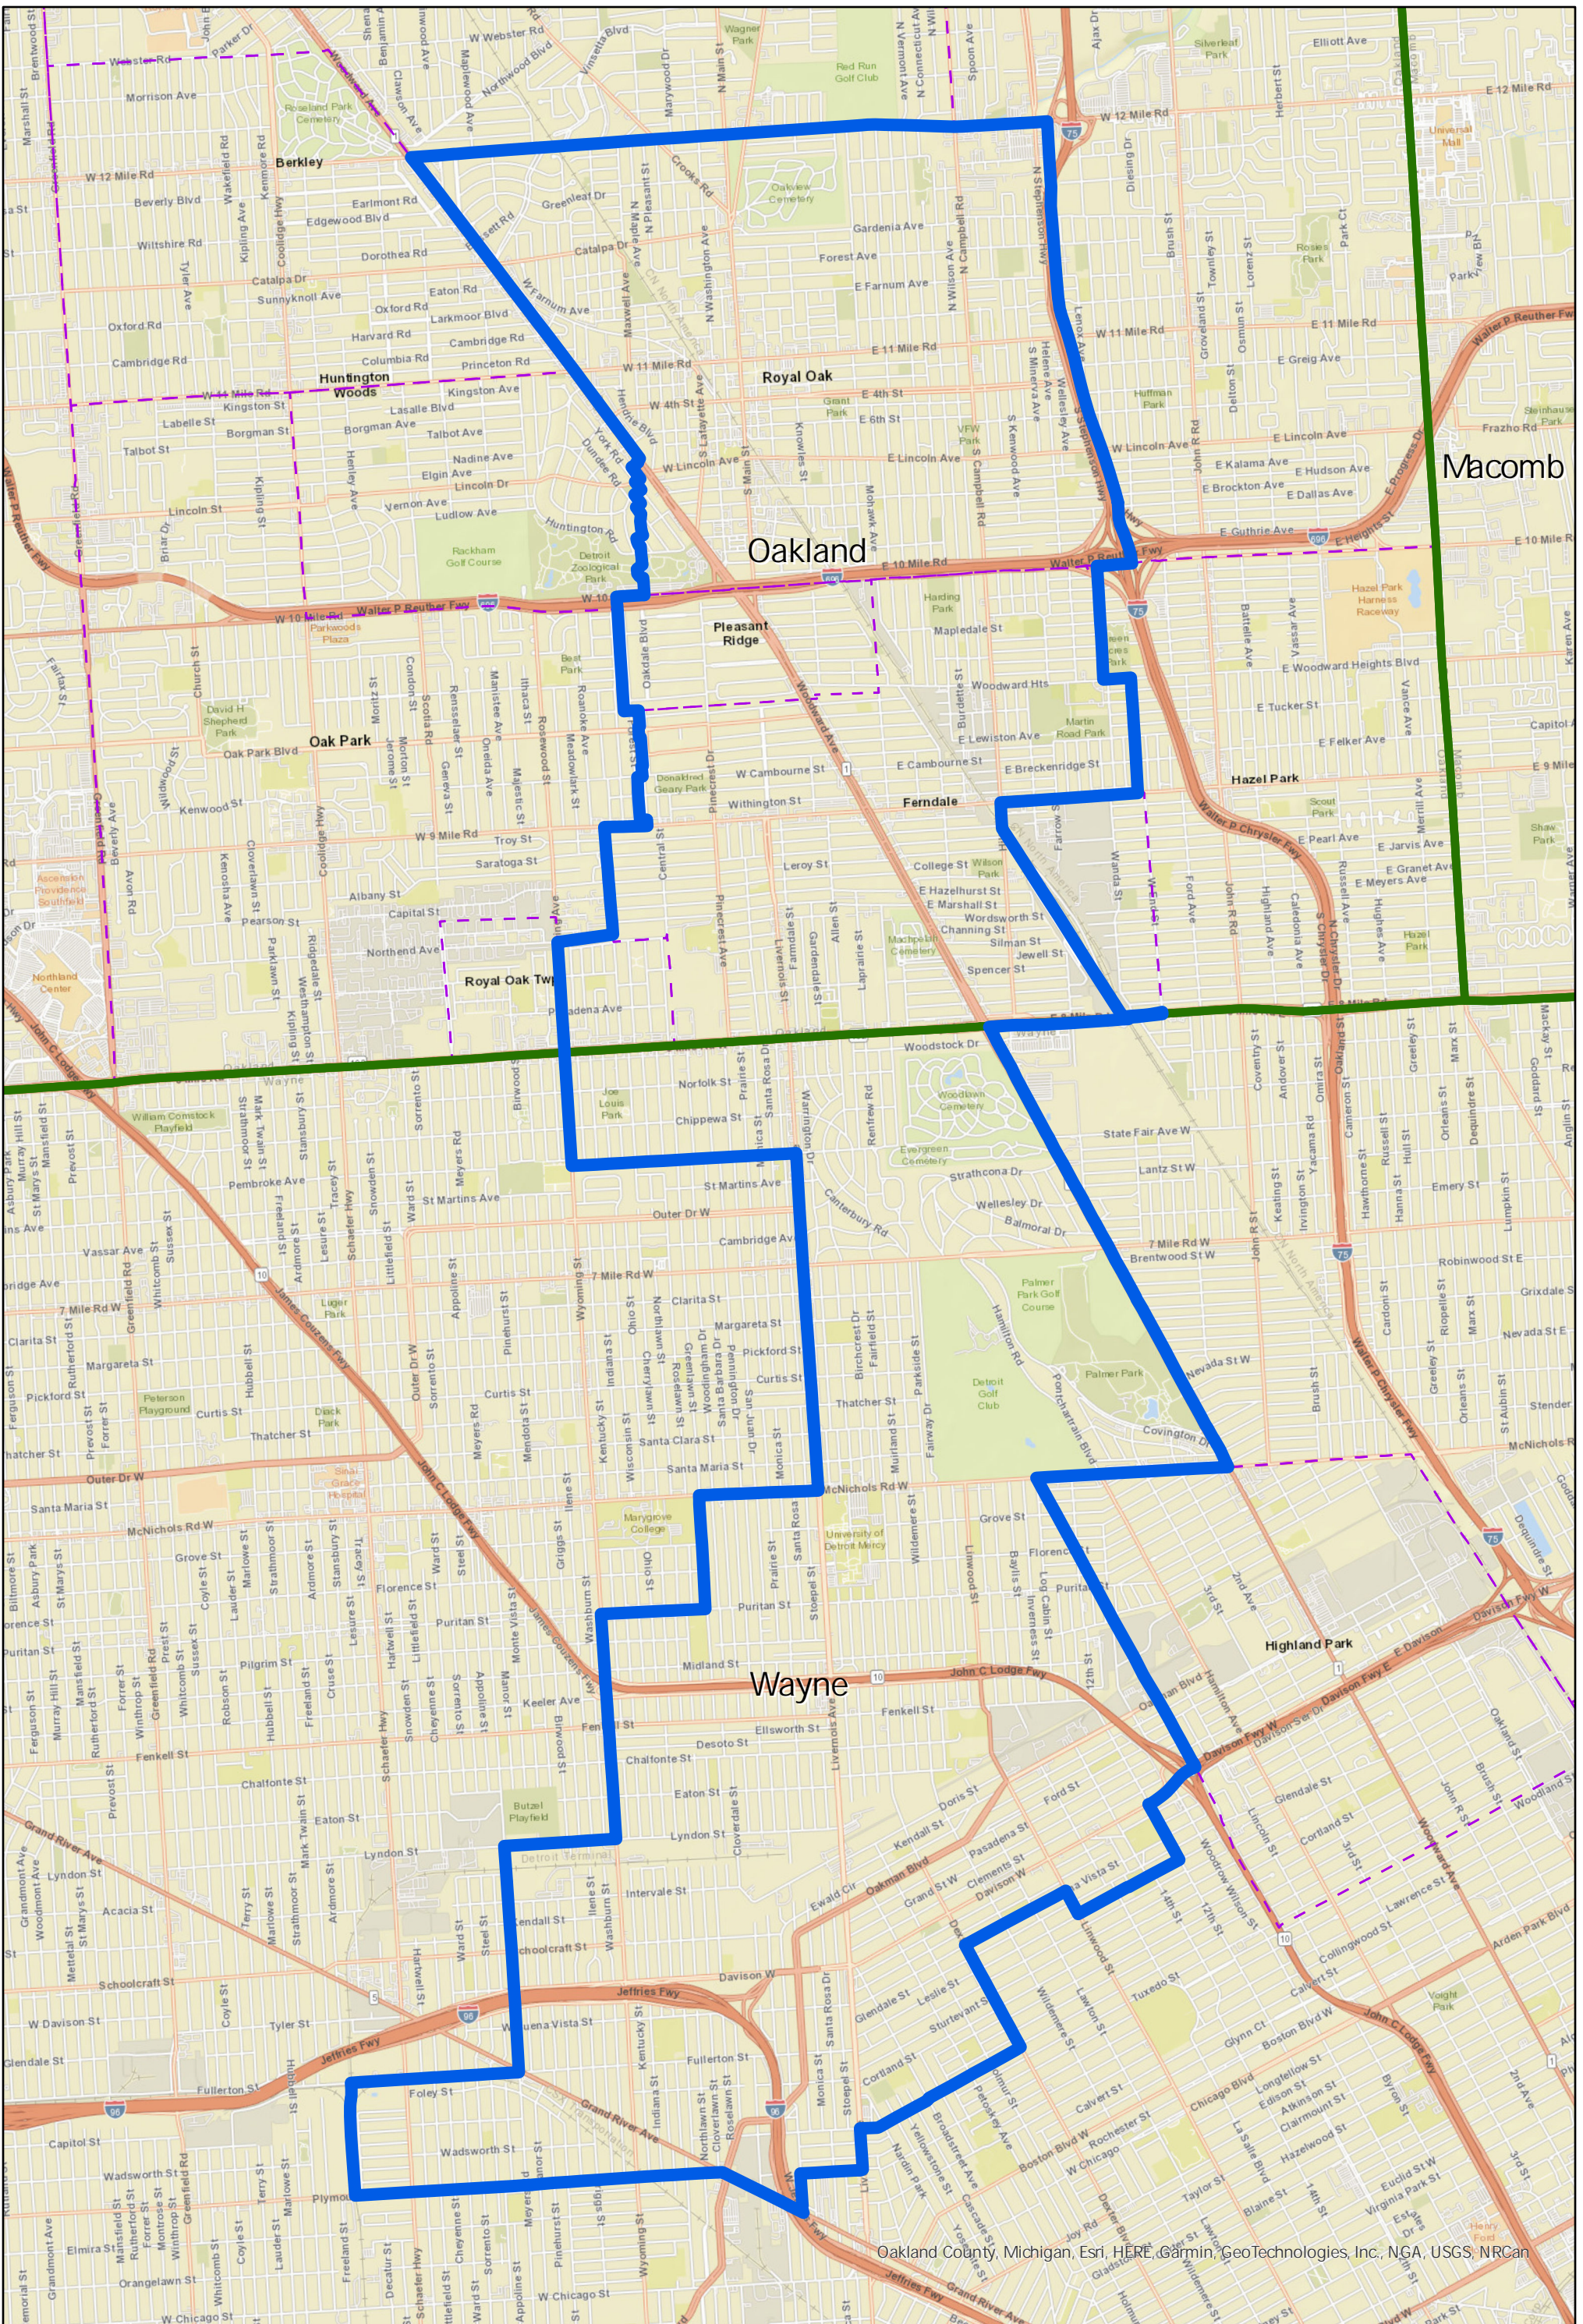

Hickory House District 7, Michigan

 Hickory House Districts  Counties  Townships

Election  Data Services

0 0.35 0.7 1.4 Miles

Oakland County, Michigan, Esri, HERE, Garmin, GeoTechnologies, Inc., NGA, USGS, NRC