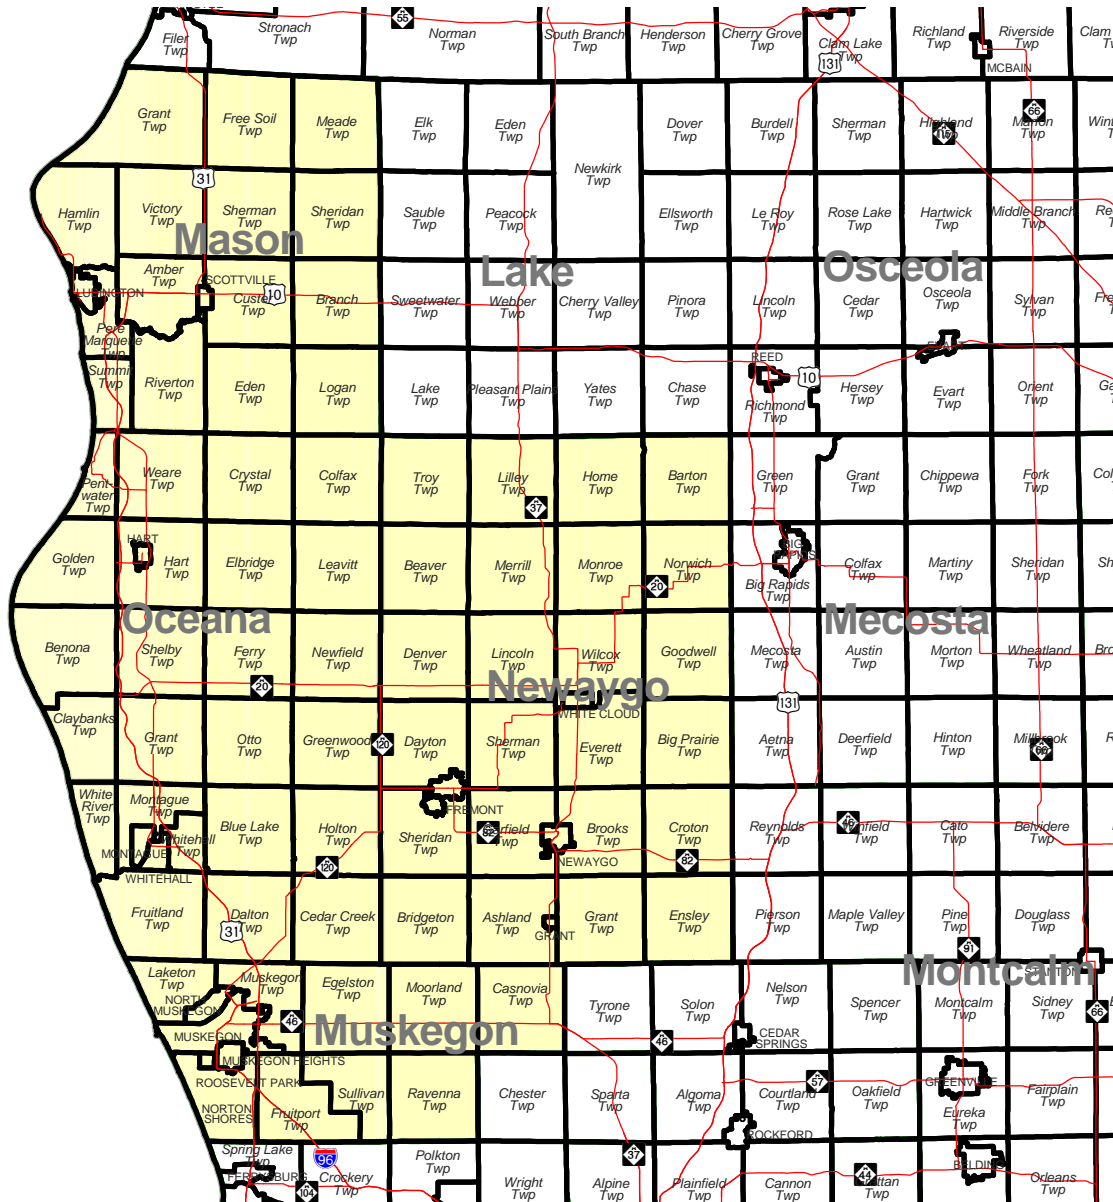

# MICHIGAN STATE SENATE DISTRICT 34

Produced by  
Michigan Information Center  
October 2001

-  Highway
-  Minor Civil Division
-  District Boundary
-  County Boundary

# Michigan State Senate

## District 34

Mason County  
Muskegon County  
Newaygo County  
Oceana County

Published pursuant to Public Act 116 of 2001  
Produced by the Michigan Information Center  
Michigan Department of Information and Technology  
November 1, 2001