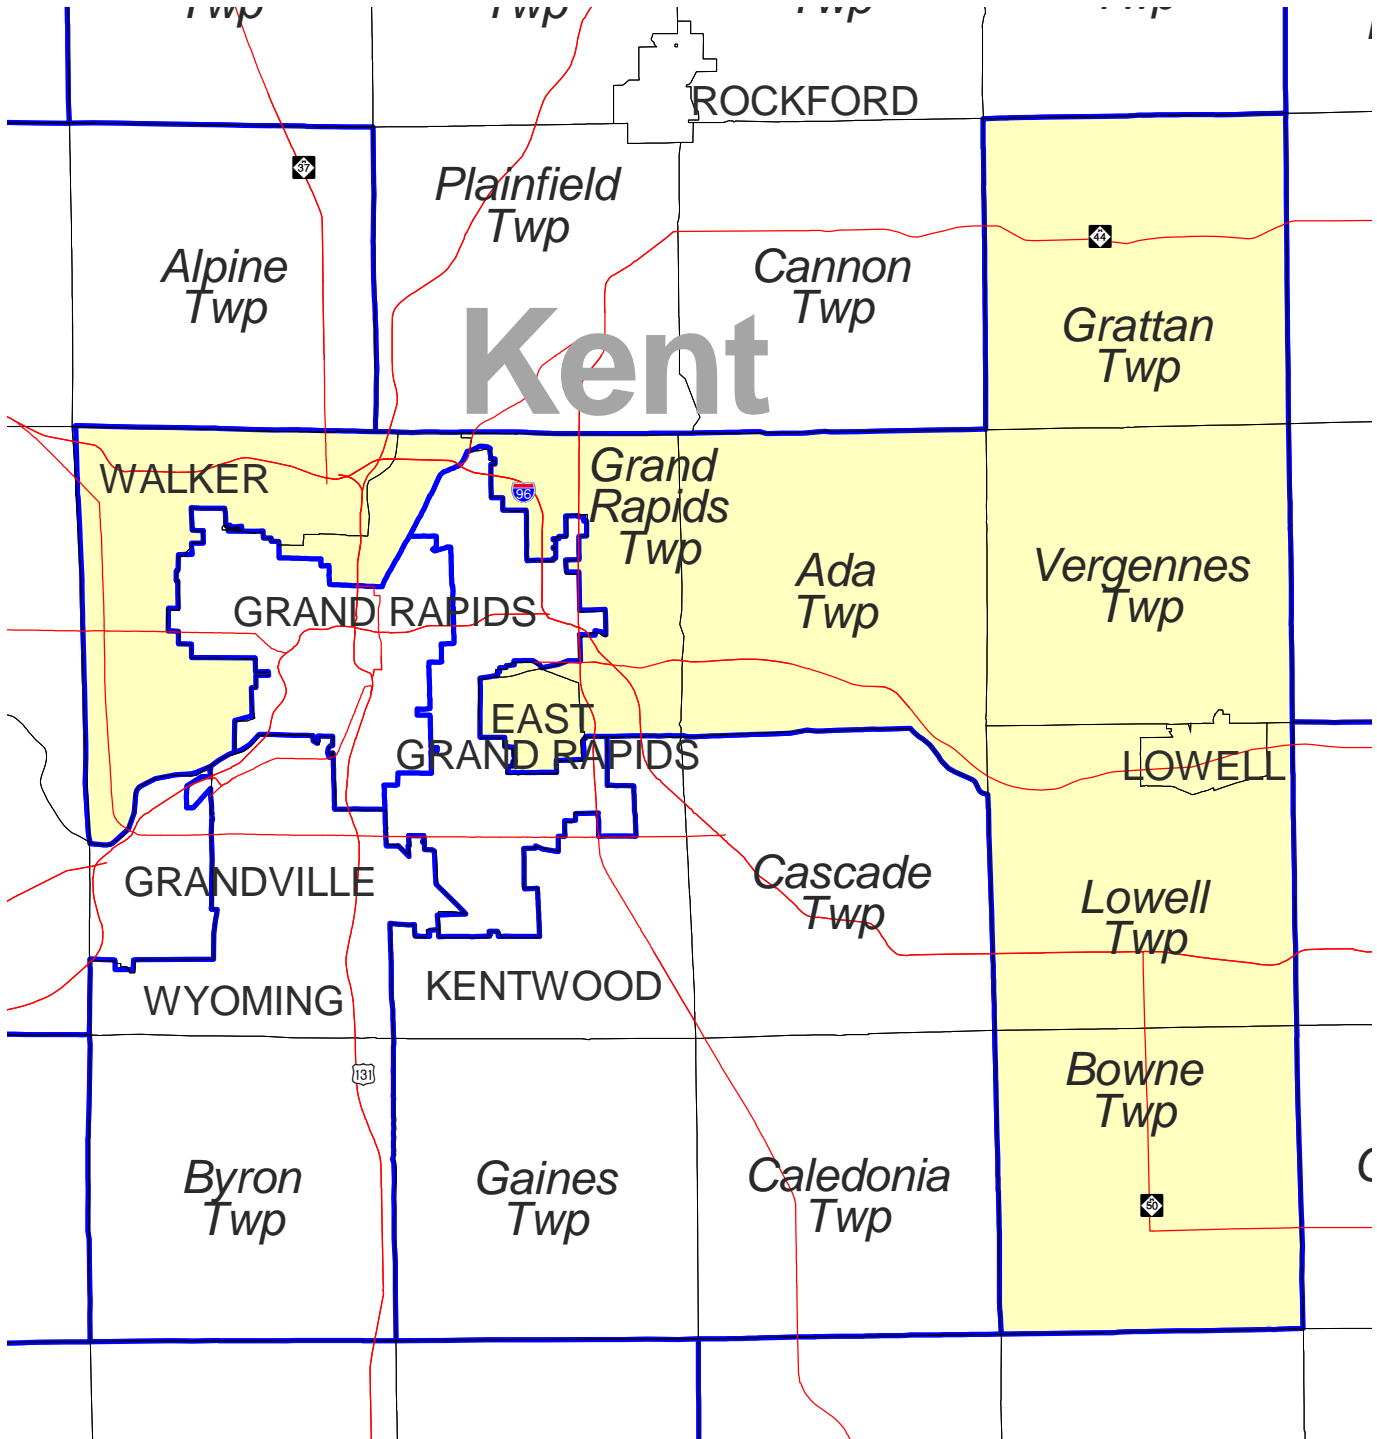

MICHIGAN STATE HOUSE OF REPRESENTATIVES DISTRICT 86

Produced by
Michigan Information Center
October 2001

- Highway
- Minor Civil Division
- District Boundary
- County Boundary

Michigan State House of Representatives

District 086

Kent County (part)

Ada township

Bowne township

East Grand Rapids city

Grand Rapids city (part)

That portion of the city which lies within a line beginning the south eastern city limits of Walker and Bristol Ave. NW., south on Bristol Ave. NW. to Richmond St. NW., east on Richmond St. NW. to Widdicomb Ave. NW., south on Widdicomb Ave. NW. to Webster St. NW., east on Webster St. NW. to Alpine Ave. NW., south on Alpine Ave. NW. to Leonard St. NW., east on Leonard St. NW. to Plainfield Ave. NE., north on Plainfield Ave. NE. to Lambertson Lake Dr. NE. (township limits of Grand Rapids).

Grand Rapids township

Grattan township

Lowell city

Lowell township

Vergennes township

Walker city