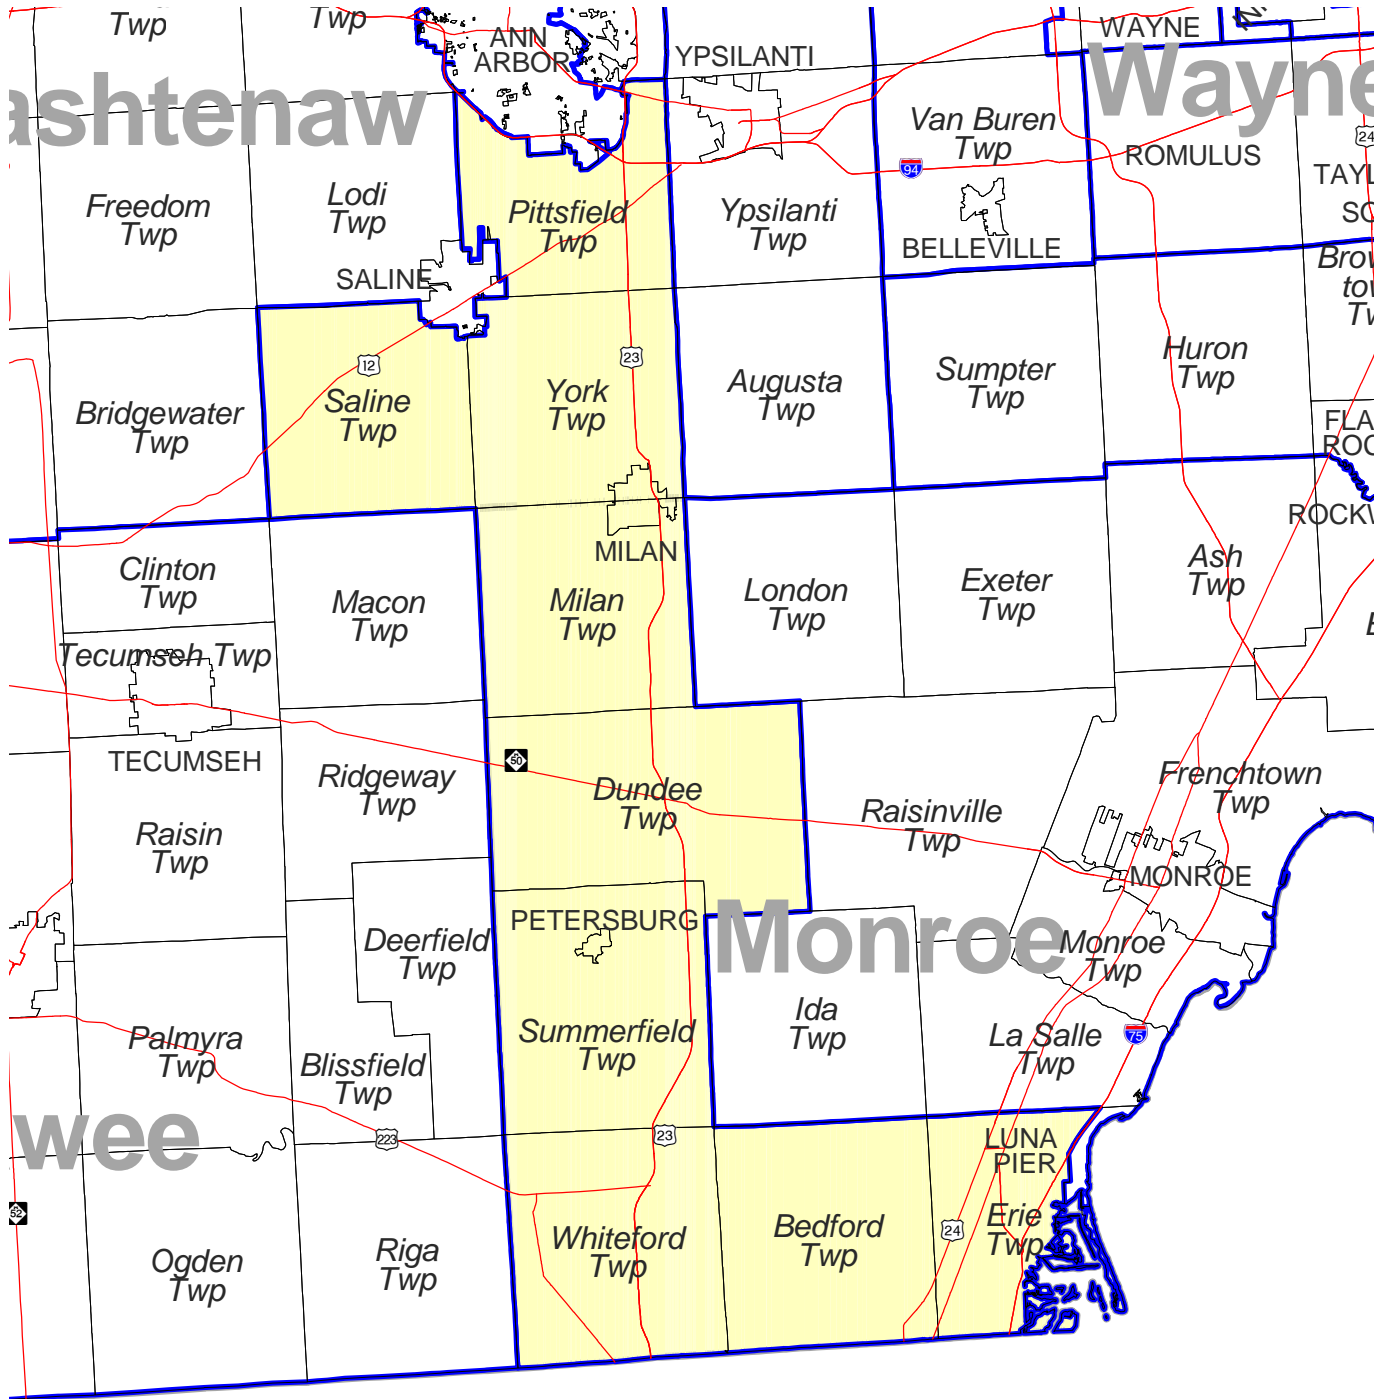

MICHIGAN STATE HOUSE OF REPRESENTATIVES DISTRICT 55

Produced by
Michigan Information Center
October 2001

-  Highway
-  Minor Civil Division
-  District Boundary
-  County Boundary

Michigan State House of Representatives

District 055

Monroe County (part)

Bedford township

Dundee township

Erie township

Milan city (part)

Milan township

Petersburg city

Summerfield township

Whiteford township

Washtenaw County (part)

Milan city (part)

Pittsfield township (part)

That portion of the township which lies south of a line beginning at the intersection of the township limits of Pittsfield, I-94, and E. Ellsworth Rd., east on I-94 to Conrail Railroad, south on Conrail Railroad to the intersection of Platt Rd. and the township limits of Pittsfield, west, south, east, north on the township limits of Pittsfield to the point of beginning.

Saline township (part)

All of Saline township excluding that portion contained within the city limits of Saline.

York township