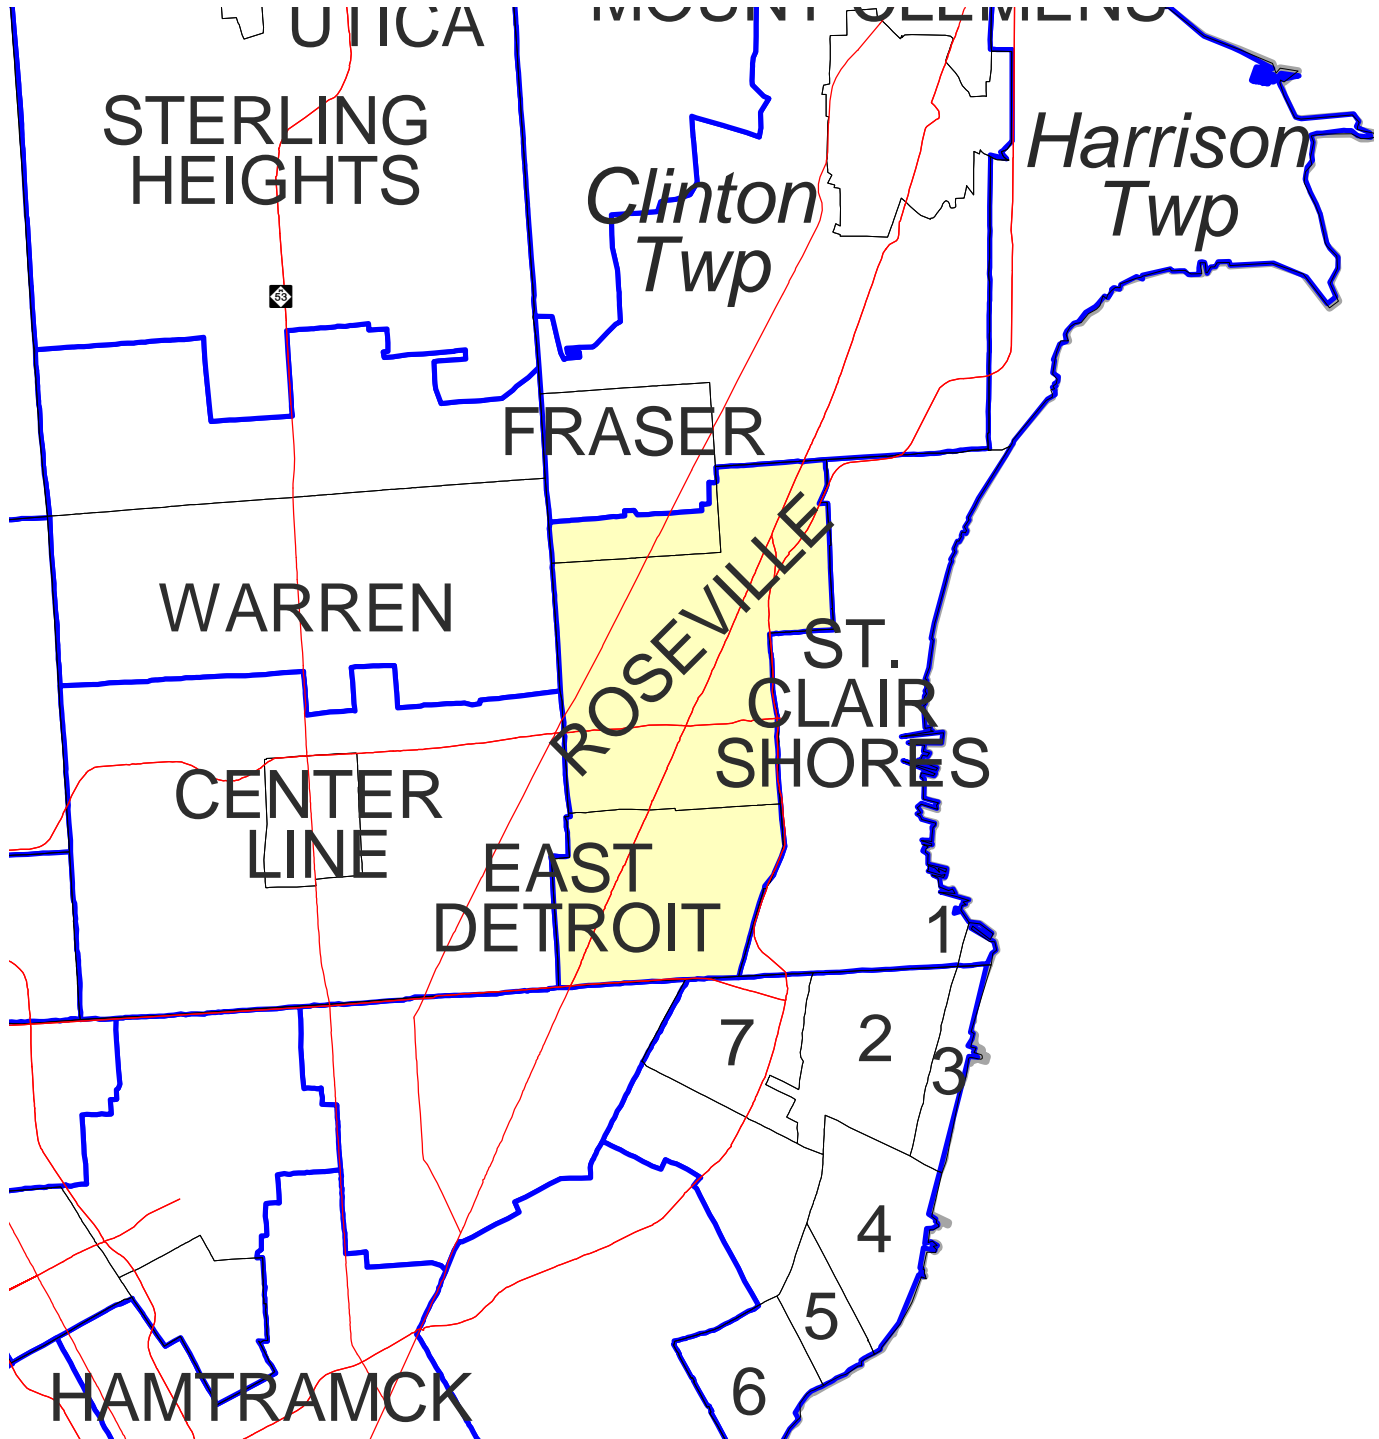

MICHIGAN STATE HOUSE OF REPRESENTATIVES DISTRICT 42

Produced by
Michigan Information Center
October 2001

- Highway
- Minor Civil Division
- District Boundary
- County Boundary

Michigan State House of Representatives

District 042

Macomb County (part)

Eastpointe city

Fraser city (part)

That portion of the city which lies south of a line beginning at the city limits of Roseville and Dogwood Ln., west on Dogwood Ln. to Woody Rd., south on Woody Rd. to Davidson Rd., west on Davidson Rd. to Beacon Ln., south on Beacon Ln. to Masonic Blvd., west on Masonic Blvd. to Utica Rd., north on Utica Rd. to College Blvd, west on College Blvd. to Caroline St., south on Caroline St. to Masonic Blvd., west on Masonic Blvd. to Hayes Rd. (city limits of Warren).

Roseville city