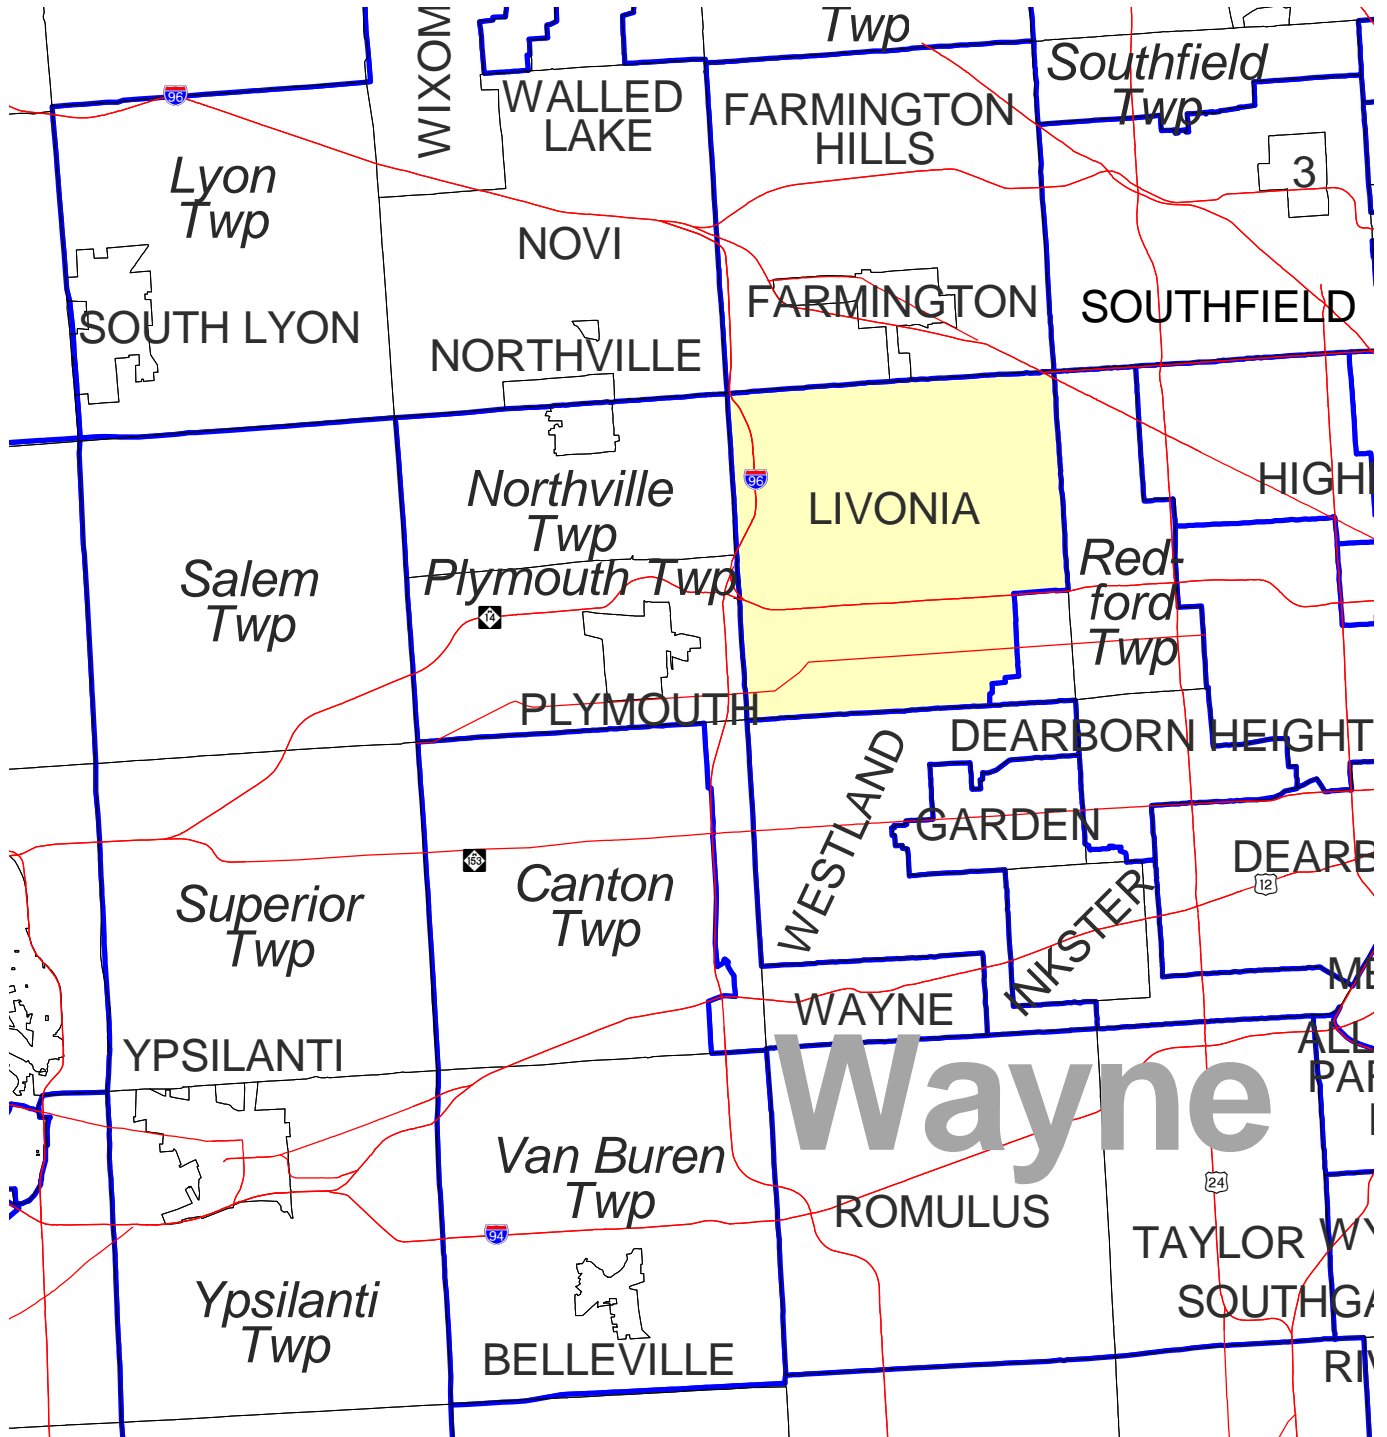

# MICHIGAN STATE HOUSE OF REPRESENTATIVES DISTRICT 19

Wayne

Produced by  
Michigan Information Center  
October 2001

-  Highway
-  Minor Civil Division
-  District Boundary
-  County Boundary

# Michigan State House of Representatives

## District 019

Wayne County (part)

Livonia city (part)

That portion of the city which lies north, west of a line beginning at the city limits of Redford township and I-96 Expy., west on I-96 Expy. to Cardwell Ave., north on Cardwell Ave. to Schoolcraft Rd., west on Schoolcraft Rd. to Middlebelt Rd., south on Middlebelt Rd. to W. Chicago Rd., west on W. Chicago Rd. to Louise Rd., south on Louise Rd. to Minton Ave., west on Minton Ave. to Henry Ruff Rd., south on Henry Ruff Rd. to Olson St., west on Olson St. to Hillcrest Ave., south on Hillcrest Ave. to Joy Rd. (city limits of Westland).